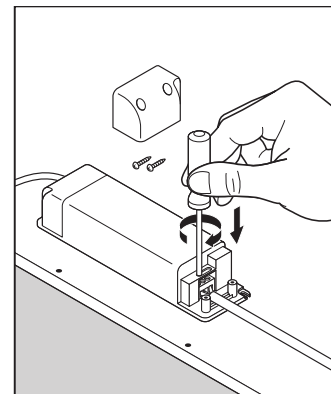

Productcode	Verpakkingseenheid (stuks per verpakking)	Afmetingen (lengte x breedte x hoogte)	Brutogewicht	Volume
4058075149489	Vouwdoos 1	625 mm x 62 mm x 635 mm	3495.00 g	24.61 dm³
4058075149496	Verzenddoos 4	650 mm x 270 mm x 645 mm	14830.00 g	113.20 dm³

De genoemde productcodes beschrijven de kleinste hoeveelheid die besteld kan worden. Eén verzendeenheid kan bestaan uit één of meer afzonderlijke producten. Bij het plaatsen van een order enkele of veelvouden van de verpakkingseenheid invoeren.

AANVULLENDE CATALOGUSINFORMATIE

Referenties / Links

– Voor garantie zie www.benelux.ledvance.com/garantie

DISCLAIMER

Onder voorbehoud van verandering zonder kennisgeving. Fouten en drukfouten voorbehouden. Zorg ervoor dat u de meest recente versie gebruikt.